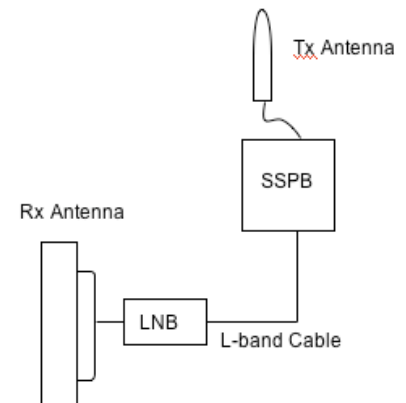

Outdoor Power Repeater

RETX-100-OD

Remote Equipment Series

This is a low cost powerful solution to retransmit terrestrial Ku-Band signals using an outdoor SSPB (power amplifier with up-converter). The outdoor SSPB reduces the installation cost by eliminating the transmission line or waveguide and reducing the installation time and complexity. The SSPB itself is less expensive because there is no need for a more powerful unit to compensate for transmission line loss.

The outdoor SSPB can be installed in a stand alone or in a redundant configuration. An additional benefit of the redundant configuration is in situations where access to

Design

The Repeater consists of an RX antenna, LNB, Outdoor SSPB, TX antenna, Power Supply. Optional items include AGC control, SSPB Redundancy and Wireless Monitoring and Control. Coverage and performance of the repeater varies based on the type and gain of RX and TX antennas used in addition to the number of terrestrial Ku-band carriers.

Options

- MDSA AGC Amplifier: This unit provides the system with significant flexibility and stability in the initial tuning of system. It also guaranties stable output power levels regardless of the reception conditions such as rain fade and power changes from the master distribution TX site.
- MDSA Wireless Monitoring & Control Unit: The M&C unit allows monitoring and control of the critical parameters of the repeater. The MDSA M&C is controlled wirelessly by the operator, which allows for great all repeater sites to be monitored and controlled from one main location.